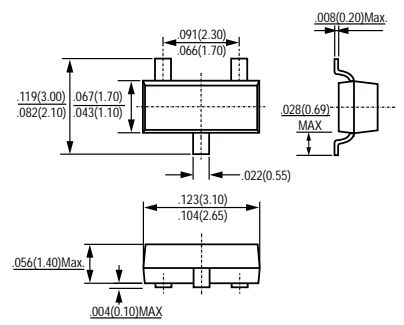

Unit : inch (mm)

28

29

30

31

32

33

SOT-23

34

DO-213AA(MINI MELF)

35

36

4GBJ