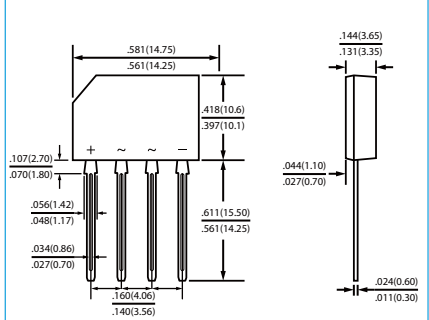

Unit : inch (mm)

46

GBL

47

D3K

48

KBL

49

WOB

50

KBP

51

GBP

52

KBU

53

GBJ

54

DBF