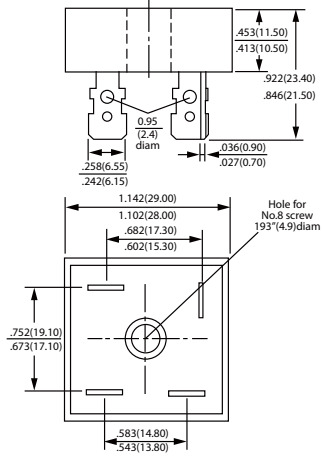

Unit : inch (mm)

37

0603

(SOD-523 pin to pin)

38

0805

(SOD-323 pin to pin)

39

DBF

55

GBPC

56

KBPC

57

DO-218