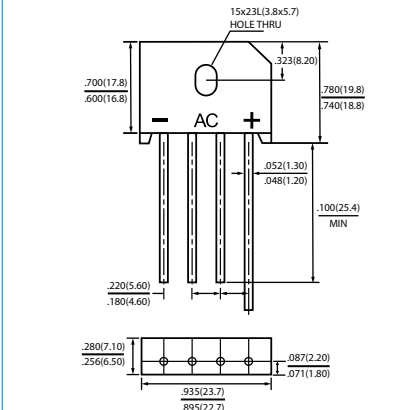

Unit : inch (mm)

46

GBL

47

D3K

48

KBL

49

WOB

50

KBP

51

GBP

52

KBU

53

GBJ

54

DBF