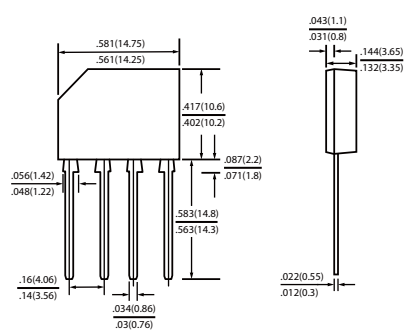

Unit : inch (mm)

46

GBL

47

D3K

48

KBL

49

WOB

50

KBP

51

GBP

52

KBU

53

GBJ

54

DBF