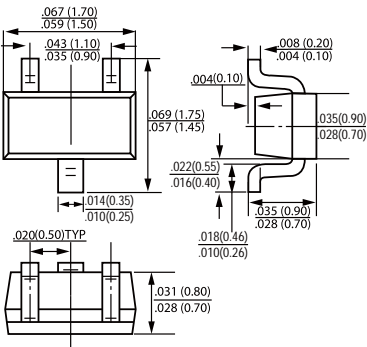

SOD-123

26

SMF

27

SOD-123L

Unit : inch (mm)

28

SOT-523

Unit : inch (mm)

37

0603

(SOD-523 pin to pin)

38

0805

(SOD-323 pin to pin)

39

1206

(SOD-123 pin to pin)

40

EBS

41

ABS

42

MBS