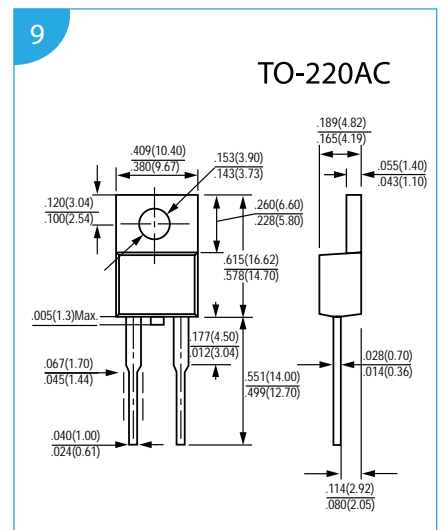

Unit : inch (mm)