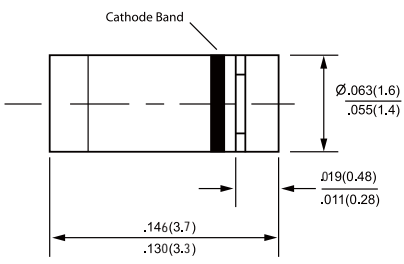

DO-213AA(MINI MELF)