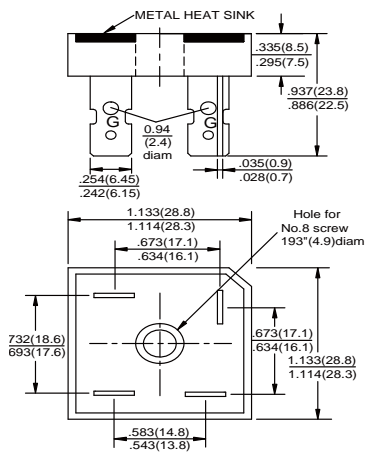

55

GBPC

56

KBPC

57

DO-218