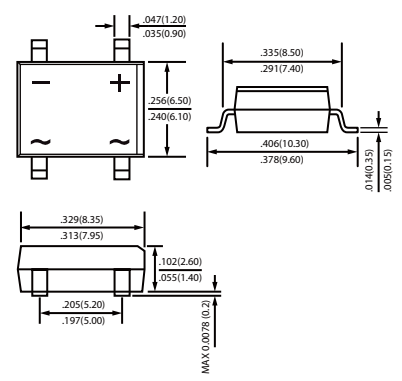

Unit : inch (mm)

37

0603

(SOD-523 pin to pin)

38

0805

(SOD-323 pin to pin)

39

43

MBF

44

DF

45

DFS

Unit : inch (mm)

46