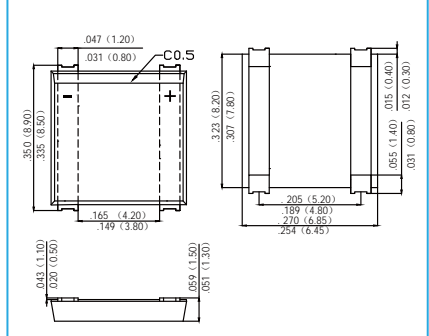

Unit : inch (mm)

46

GBL

47

D3K

48

KBL

49

WOB

50

KBP

51

GBP

52

KBU

53

GBJ

54

DBF