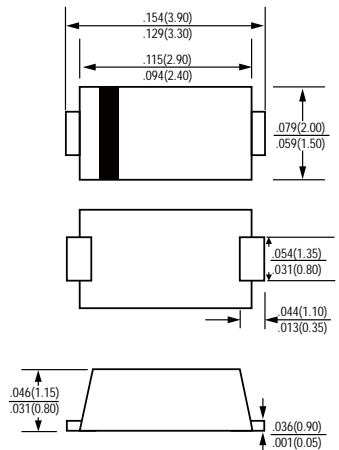

Unit : inch (mm)

19

D2-PAK

20

SOD-723

21

SOD-523

22

23

24

SOD-123F

25

26

27