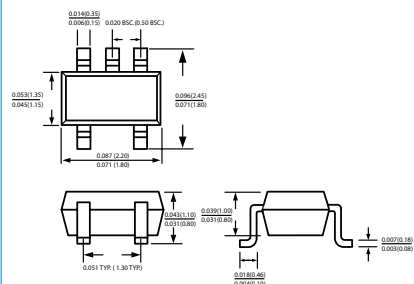

Unit : inch (mm)

28

29

30

31

SOT-353

32

33

34

DO-213AA(MINI MELF)

35

36

4GBJ