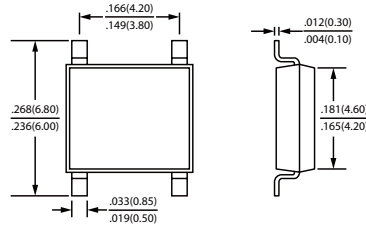

Unit : inch (mm)

37

0603

(SOD-523 pin to pin)

38

0805

(SOD-323 pin to pin)

39

1206

(SOD-123 pin to pin)

40

EBS

41

ABS

42

MBS

43

MBF

44

DF

45

DFS