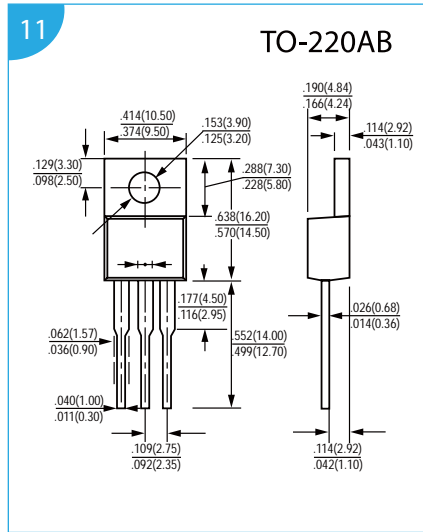

Unit : inch (mm)