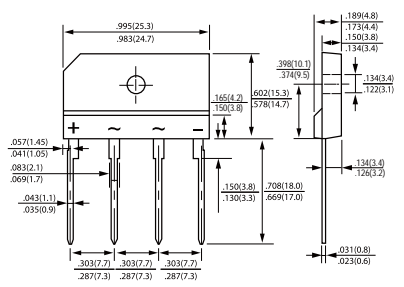

Unit : inch (mm)

37

0603

(SOD-523 pin to pin)

38

0805

(SOD-323 pin to pin)

39