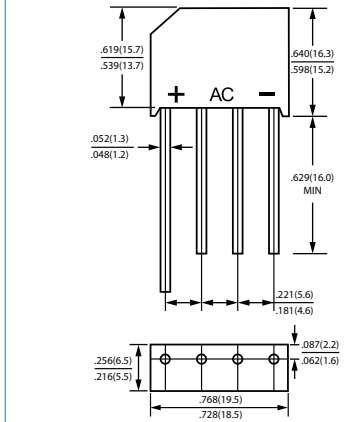

Unit : inch (mm)

46

GBL

47

D3K

48

KBL

49

WOB

50

KBP

51

GBP

52

KBU

53

GBJ

54

DBF