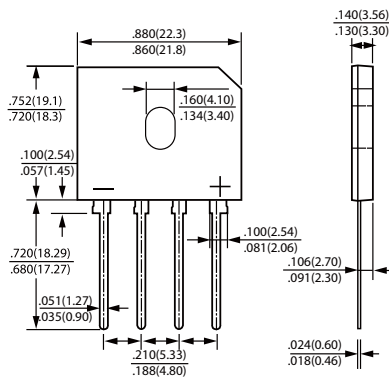

Unit : inch (mm)

28

29

30

31

32

33

34

DO-213AA(MINI MELF)

35

GBU

36

4GBJ