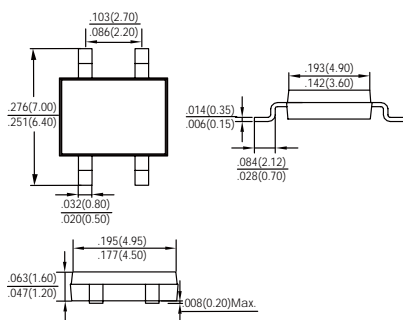

Unit : inch (mm)

37

0603

(SOD-523 pin to pin)

38

0805

(SOD-323 pin to pin)

39

1206

(SOD-123 pin to pin)

40

EBS

41

ABS

42

MBS

43

MBF

44

DF

45

DFS