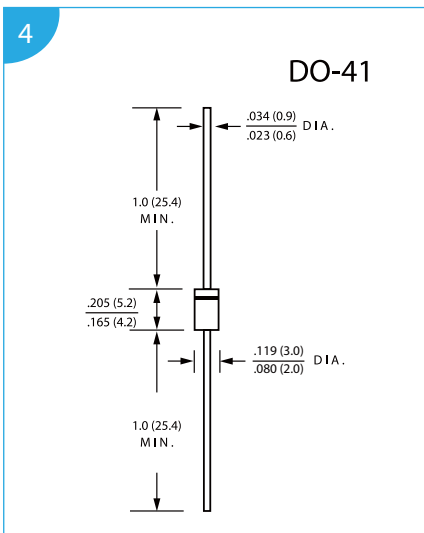

Unit : inch (mm)