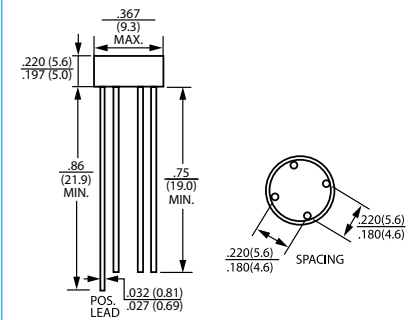

Unit : inch (mm)

46

GBL

47

D3K

48

KBL

49

WOB

50

KBP

51

GBP

52

KBU

53

GBJ

54

DBF