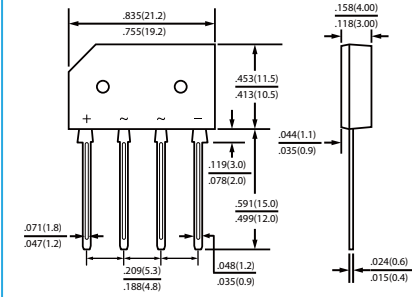

Unit : inch (mm)

46

GBL