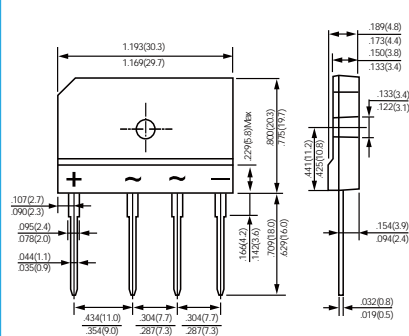

Unit : inch (mm)

37

0603

(SOD-523 pin to pin)

38

0805

(SOD-323 pin to pin)

39

KBP

51

GBP

52

KBU

53

GBJ

54