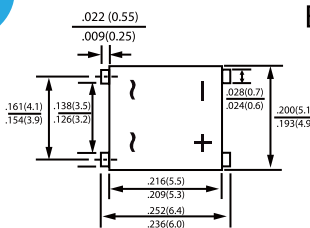

Unit : inch (mm)

37

0603

(SOD-523 pin to pin)

38

0805

(SOD-323 pin to pin)

39

1206

(SOD-123 pin to pin)

40

EBS