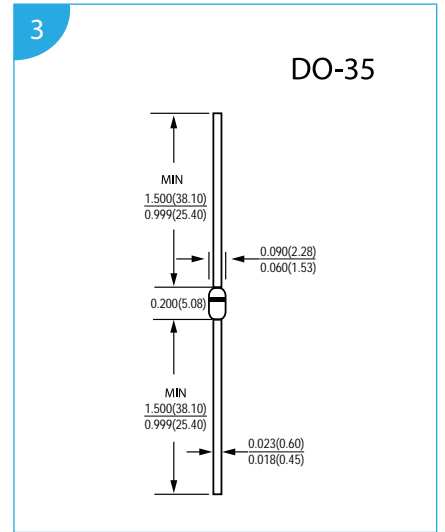

Unit : inch (mm)