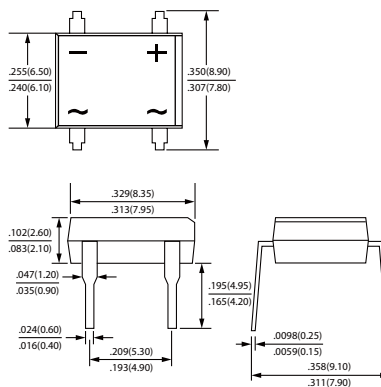

Unit : inch (mm)

37

0603

(SOD-523 pin to pin)

38

0805

(SOD-323 pin to pin)

39

1206

(SOD-123 pin to pin)

40

EBS

41

ABS

42

MBS

43

MBF

44

DF

45

DFS