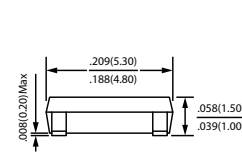

Unit : inch (mm)

37

0603

(SOD-523 pin to pin)

38

0805

(SOD-323 pin to pin)

39

1206

(SOD-123 pin to pin)

40

EBS

41

ABS

42

MBS

43

MBF

44

DF

45

DFS