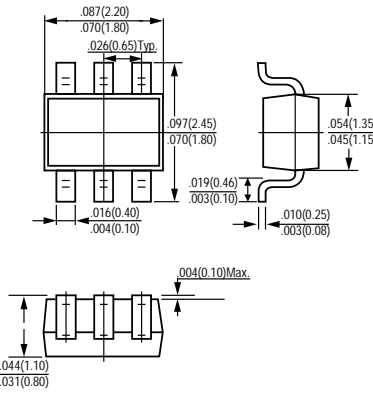

Unit : inch (mm)

28

29

30

31

32

SOT-363

33

34

DO-213AA(MINI MELF)

35

36

4GBJ