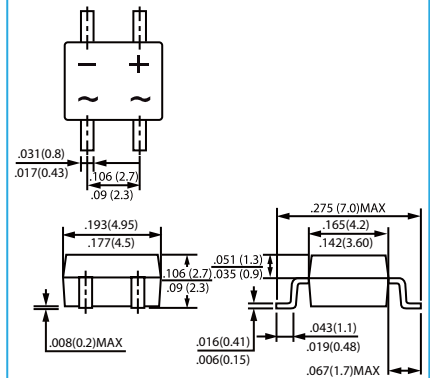

Unit : inch (mm)

37

0603

(SOD-523 pin to pin)

38

0805

(SOD-323 pin to pin)

39

1206

(SOD-123 pin to pin)

40

EBS

41

ABS

42

MBS