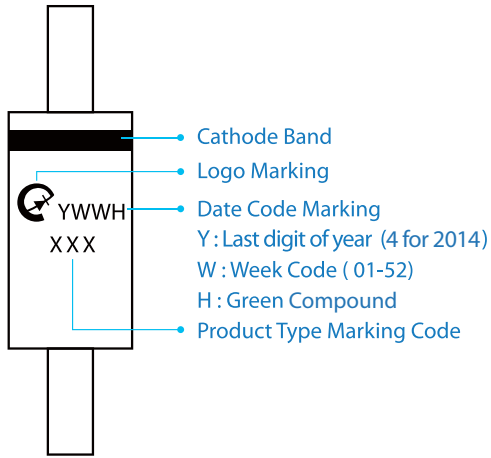

AXIAL LEAD TYPE

R-1 / DO-41 / DO-15 / DO-201AD / R-6

SURFACE MOUNT DEVICE

SMA / SMB / SMC / SMAF

SURFACE MOUNT DEVICE

TO-277

SURFACE MOUNT DEVICE

SOD-123F / SOD-123L

POWER PACK

TO-220AB / ITO-220AB / TO-220SGB/ITO-220SGB

POWER PACK

TO-220AC / ITO-220AC / TO-220SGC / ITO-220SGC

POWER PACK

D2PAK

BRIDGE

EBS