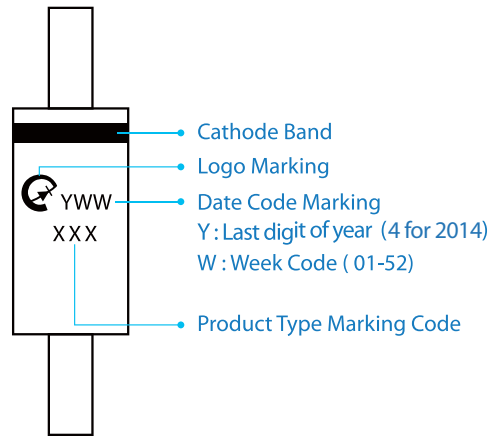

AXIAL LEAD TYPE

R-1 / DO-41 / DO-15 / DO-201AD / R-6

SURFACE MOUNT DEVICE

SMA / SMB / SMC / SMAF

SURFACE MOUNT DEVICE

TO-277

SURFACE MOUNT DEVICE

SOD-123F / SOD-123L

POWER PACK

TO-220AB / ITO-220AB / TO-220SGB/ITO-220SGB

POWER PACK

TO-220AC / ITO-220AC / TO-220SGC / ITO-220SGC

POWER PACK

D2PAK

BRIDGE

EBS